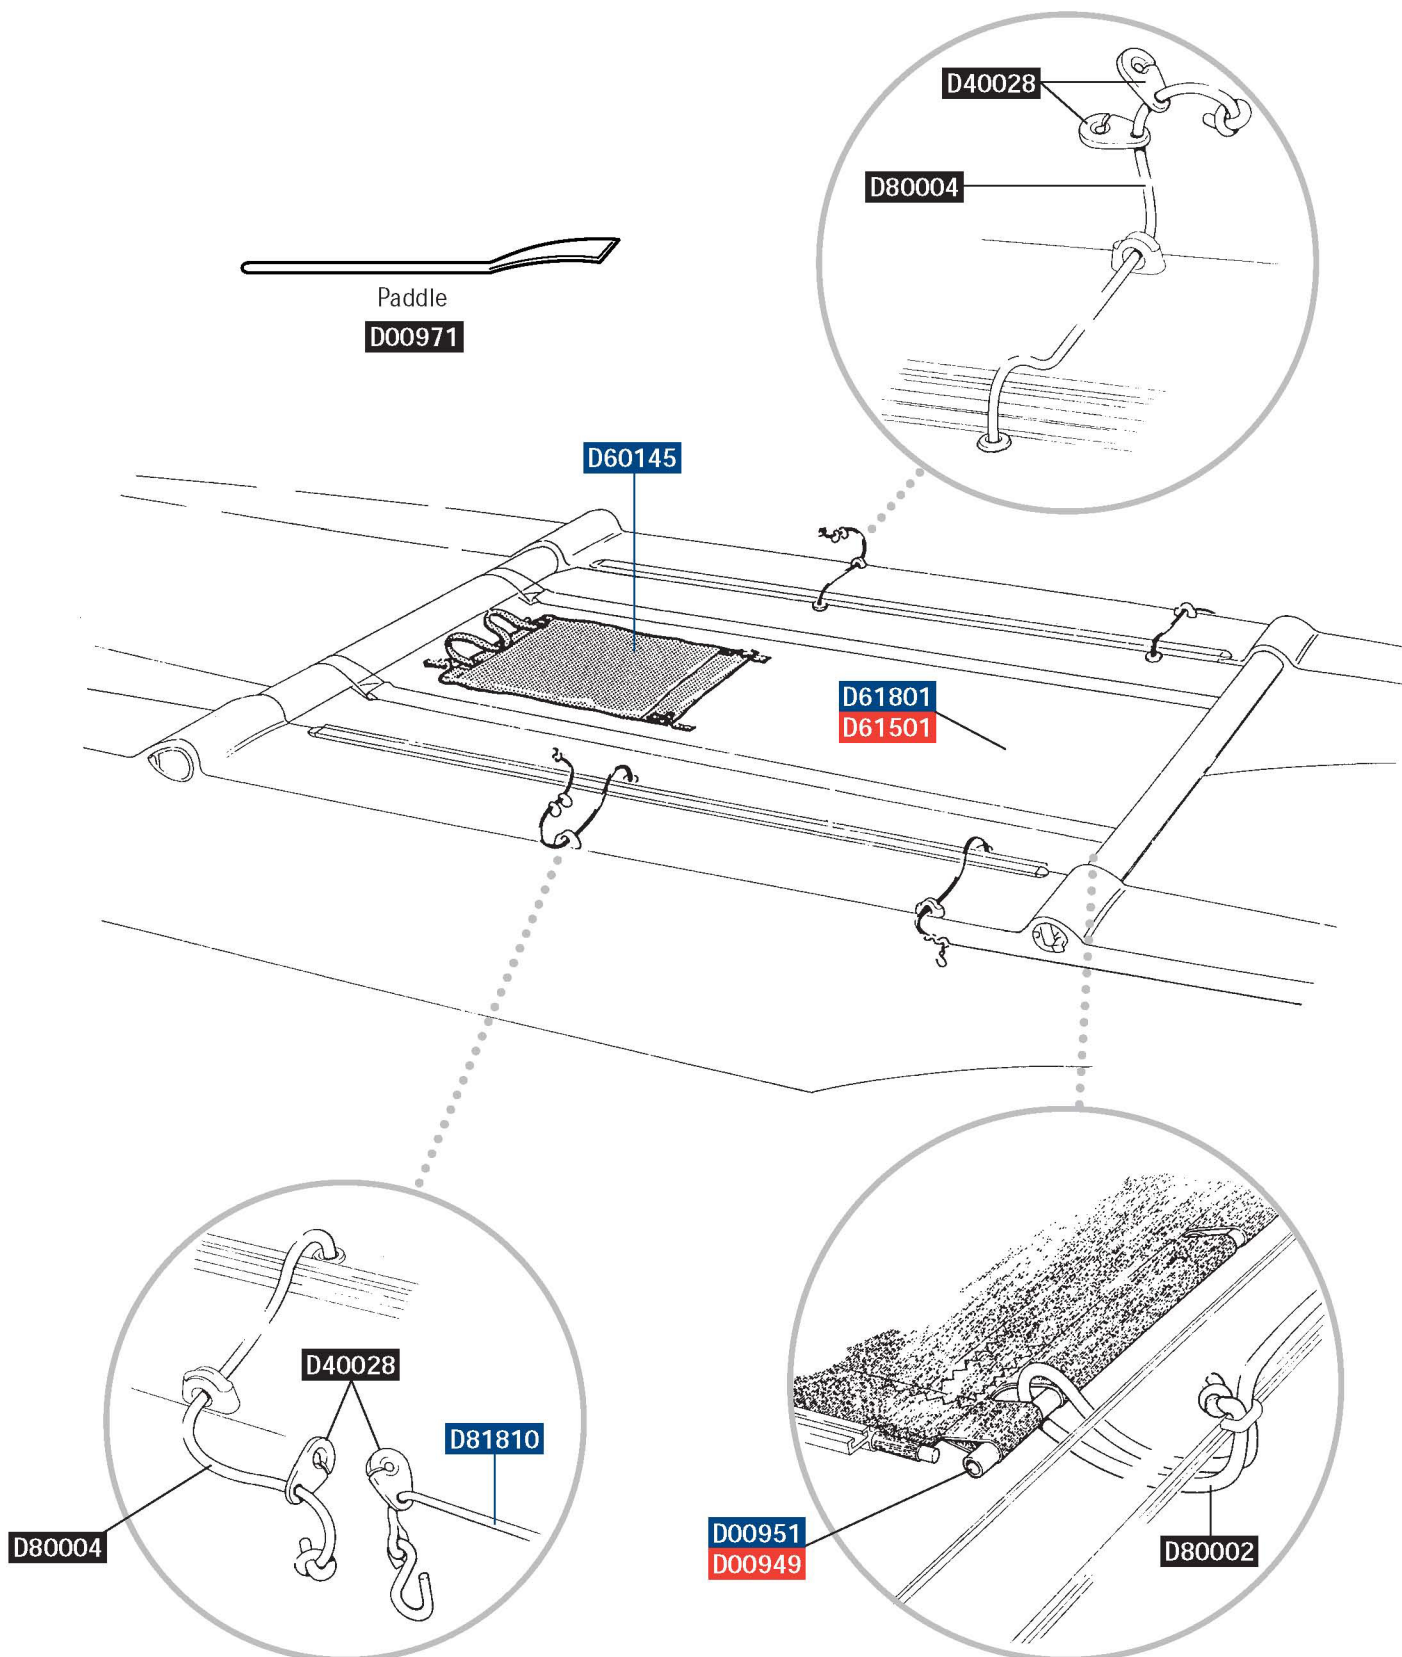

SECTION 1

Hull fittings

KEY

■ for Dart 18 only

■ for Dart 15 only

■ Universal

SECTION 2

Beam fittings

KEY

■ for Dart 18 only

■ for Dart 15 only

■ Universal

Trampoline

KEY

■ for Dart 18 only

■ for Dart 15 only

■ Universal

SECTION

4

Tiller

KEY

- for Dart 18 only
- for Dart 15 only
- Universal

SECTION 5

Rudder stock

KEY

- for Dart 18 only
- for Dart 15 only
- Universal

Mast fittings and trapeze

SECTION 7

Mainsail

KEY

- for Dart 18 only
- for Dart 15 only
- Universal

SECTION 8