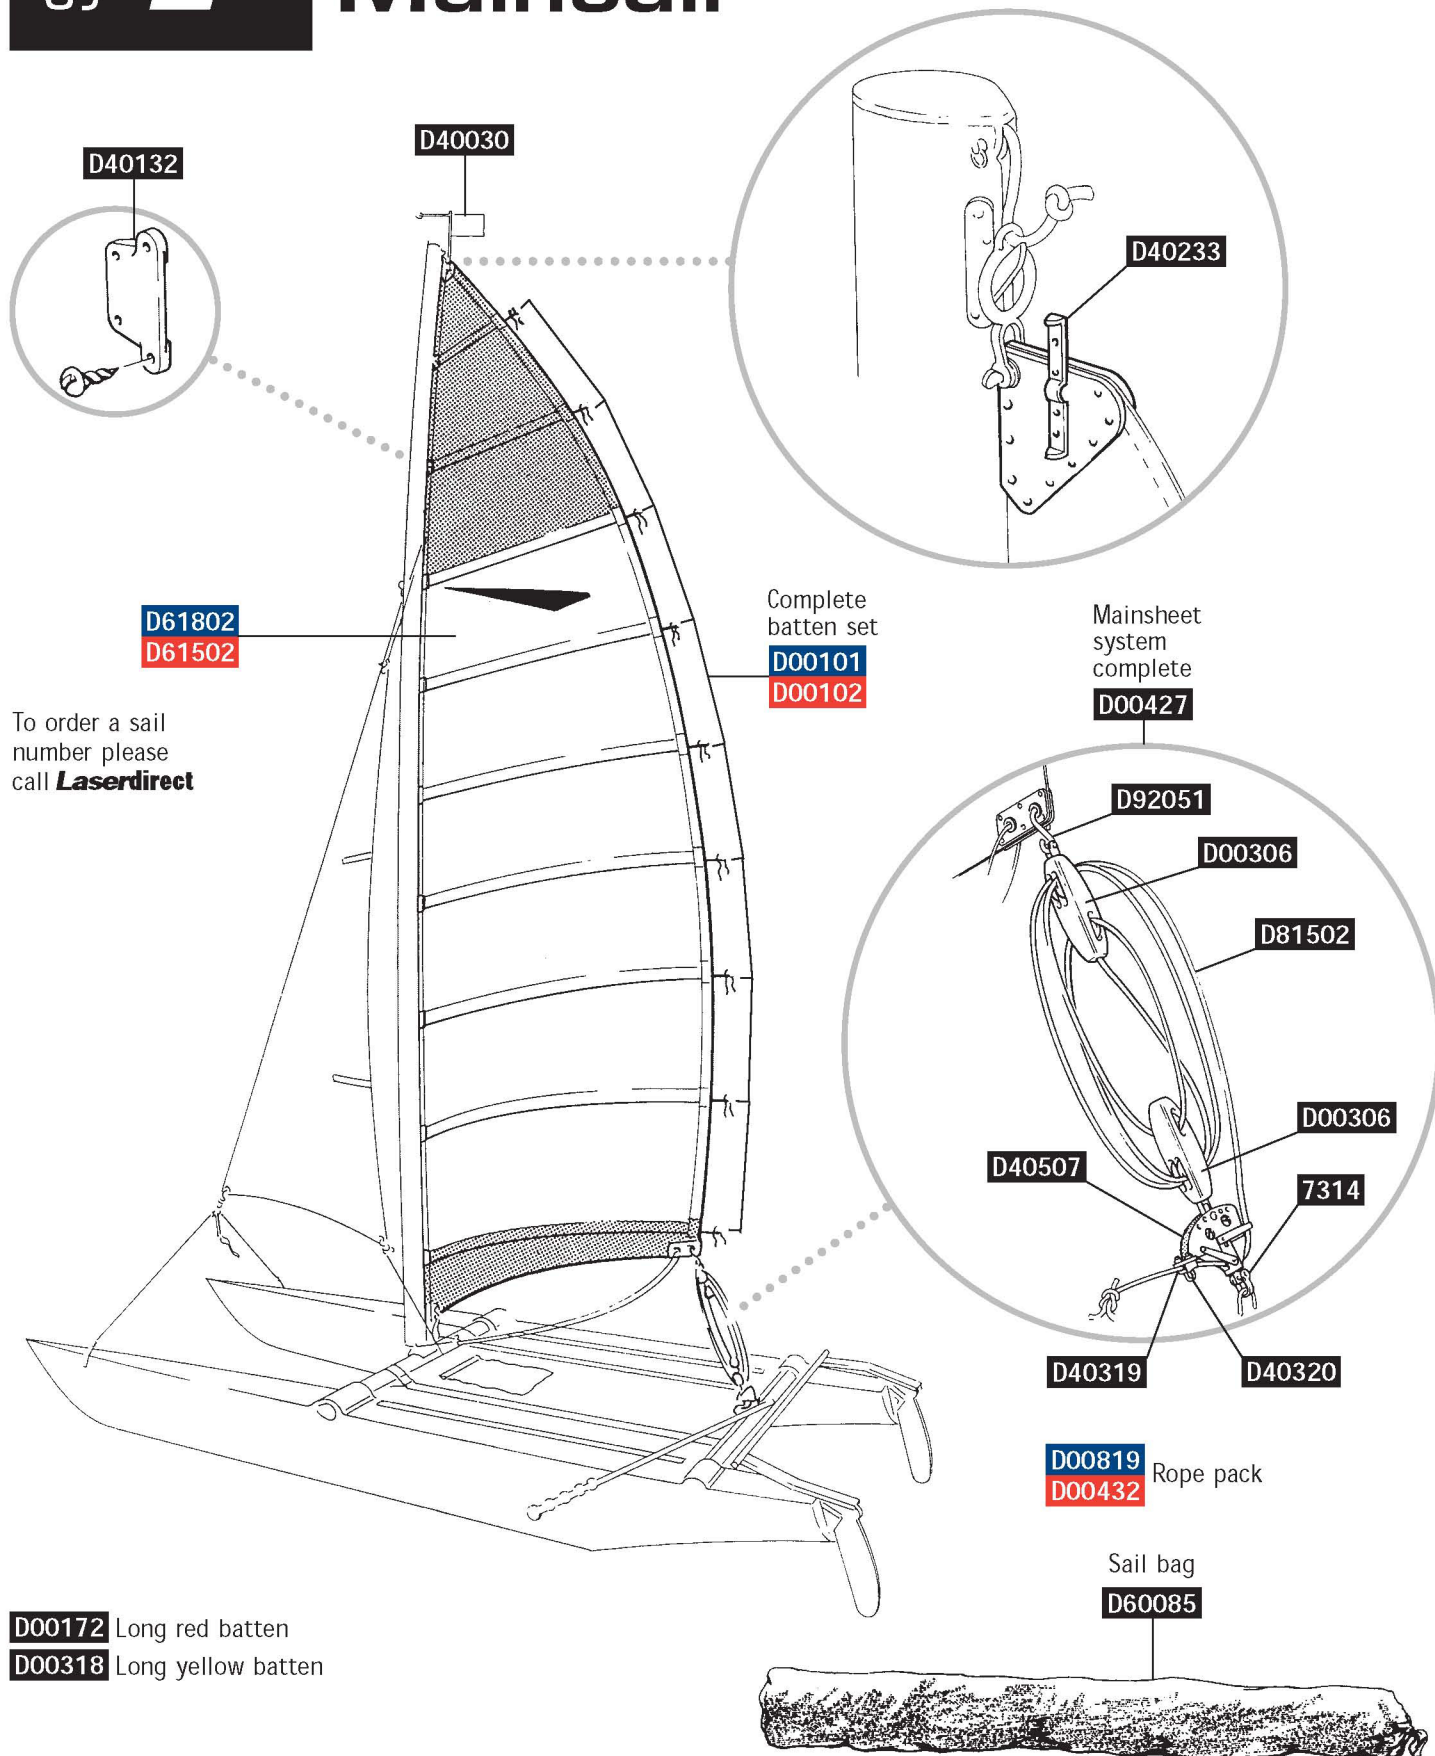

SECTION 1

Hull fittings

KEY

■ for Dart 18 only

■ for Dart 15 only

■ Universal

SECTION 2

Beam fittings

■ Universal

SECTION

4

Tiller

KEY

- for Dart 18 only
- for Dart 15 only
- Universal

SECTION 5

Rudder stock

KEY

- for Dart 18 only
- for Dart 15 only
- Universal

Mast fittings and trapeze

SECTION 7

Mainsail

KEY

- for Dart 18 only
- for Dart 15 only
- Universal

SECTION 8

Jib and jibsheet

KEY

■ for Dart 18 only

■ for Dart 15 only

■ Universal

Dart 15 specials