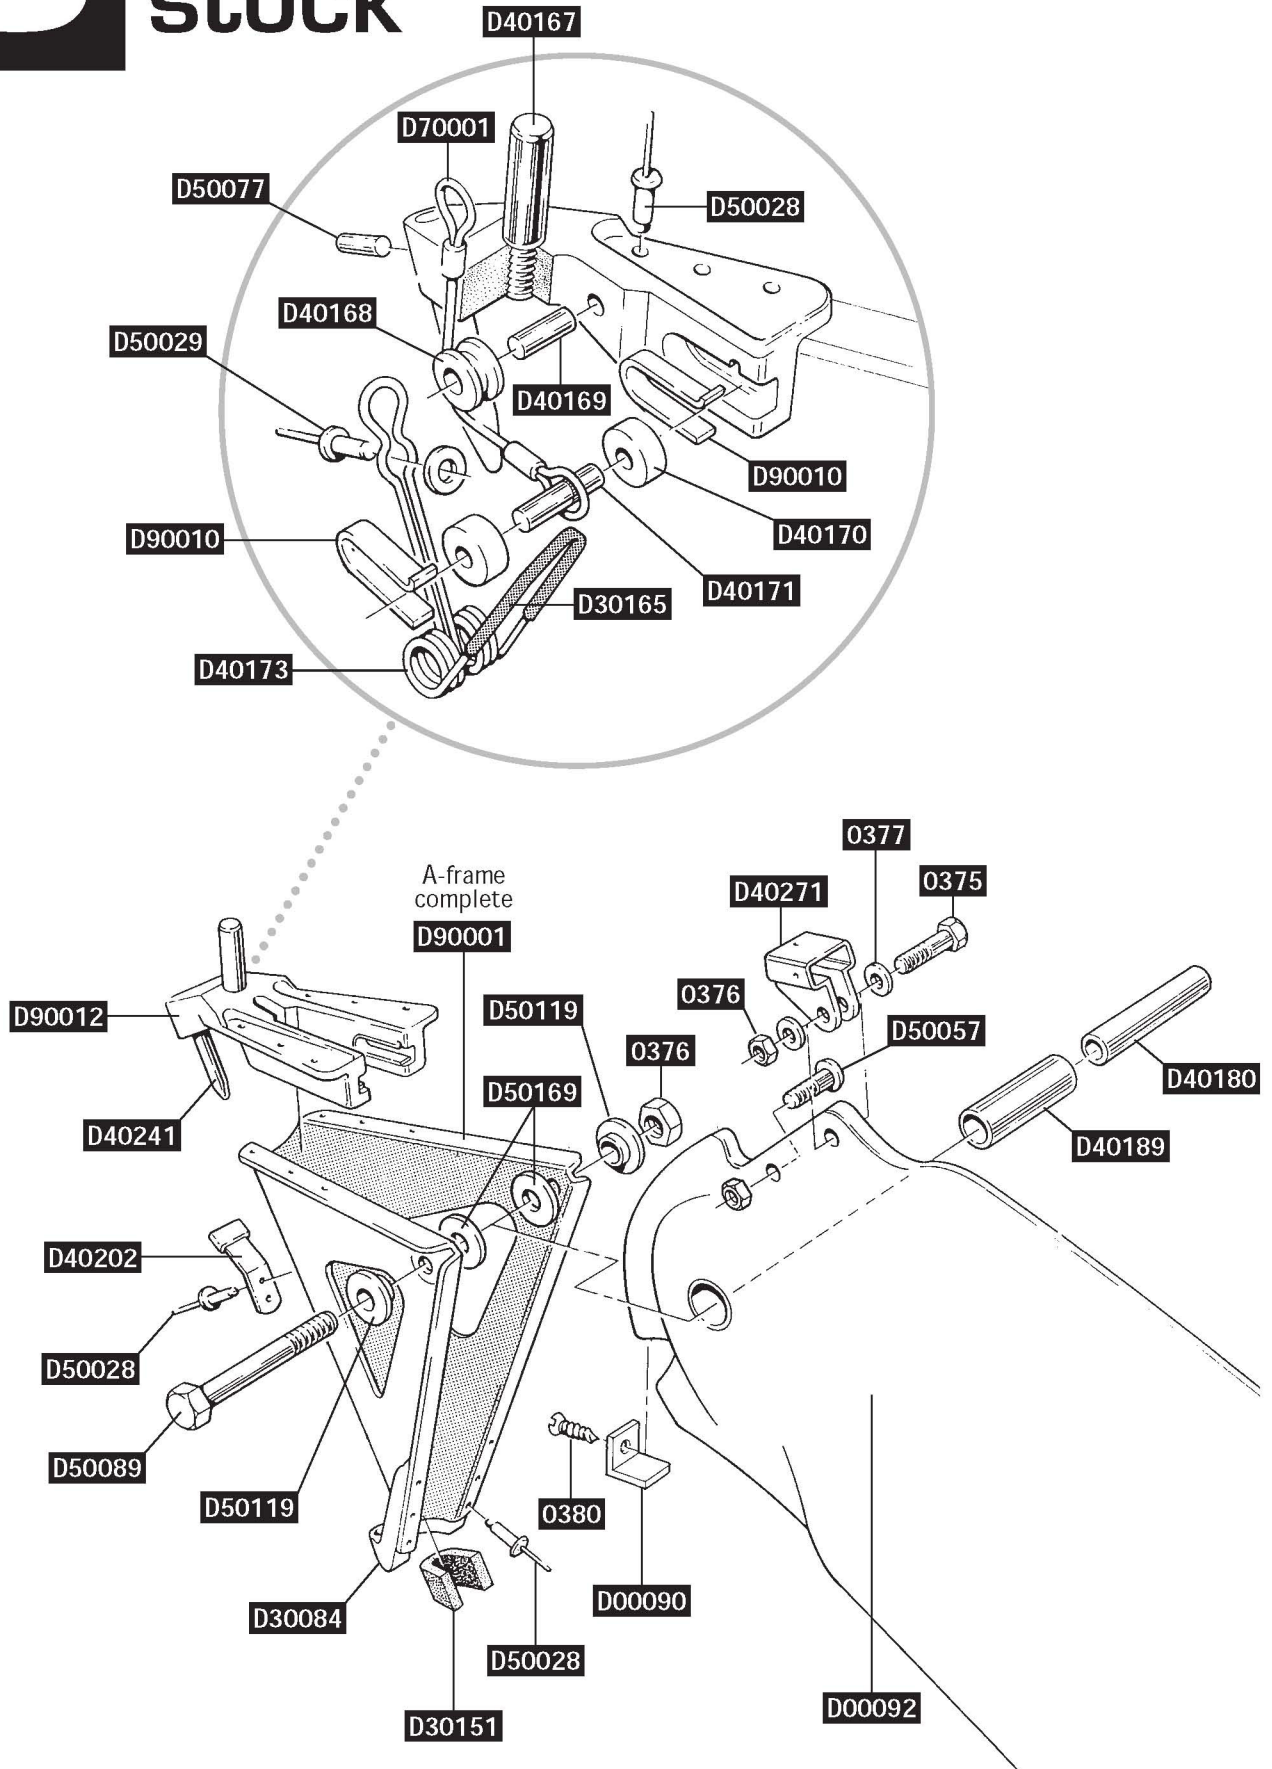

SECTION 1

Hull fittings

KEY

■ for Dart 18 only

■ for Dart 15 only

■ Universal

SECTION 2

Beam fittings

■ Universal

SECTION

4

Tiller

KEY

- for Dart 18 only
- for Dart 15 only
- Universal

SECTION 5

Rudder stock

KEY

- for Dart 18 only
- for Dart 15 only
- Universal

Mast fittings and trapeze

SECTION 7

Mainsail

KEY

- for Dart 18 only
- for Dart 15 only
- Universal

SECTION 8