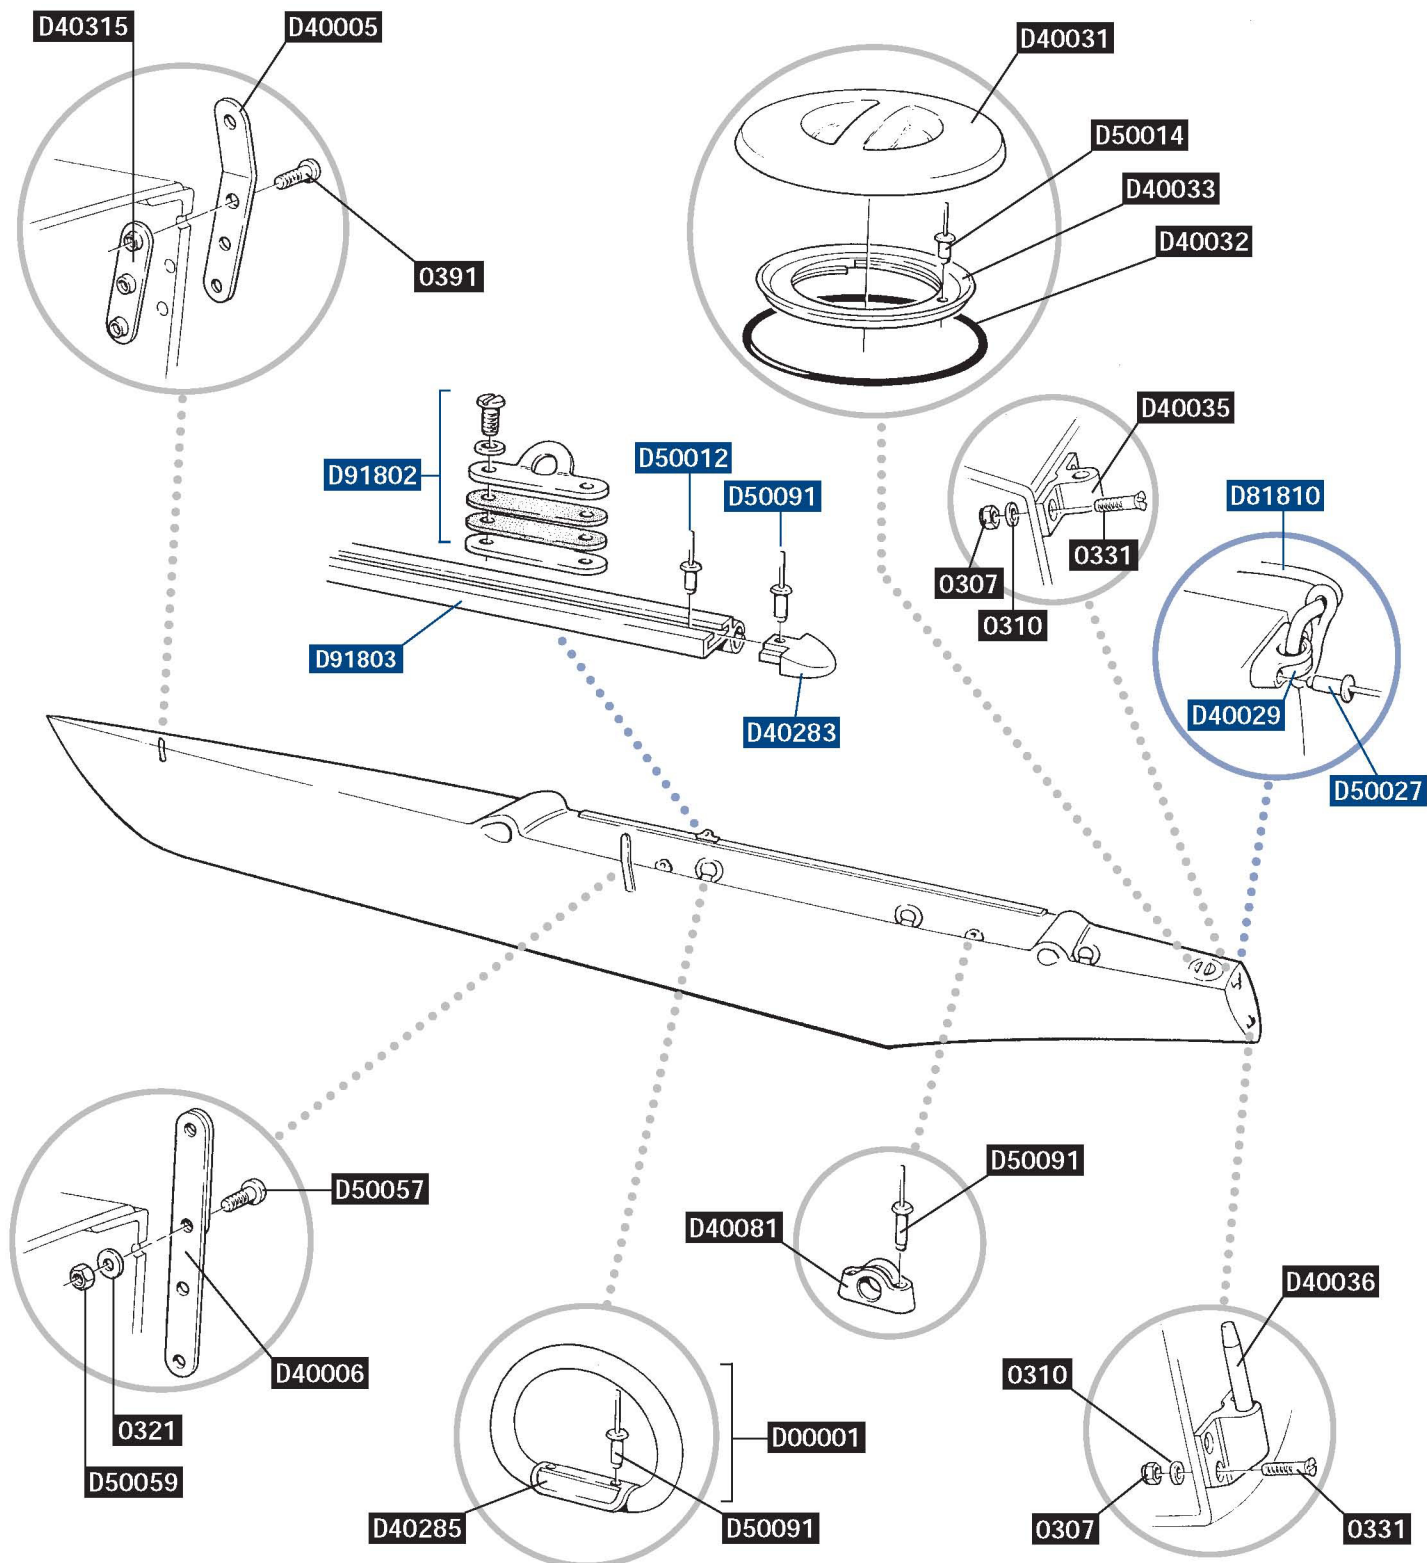

SECTION 1

Hull fittings

KEY

■ for Dart 18 only

■ for Dart 15 only

■ Universal

SECTION 2

Beam fittings

KEY

■ for Dart 18 only

■ for Dart 15 only

■ Universal

Trampoline

KEY

■ for Dart 18 only

■ for Dart 15 only

■ Universal

SECTION

4

Tiller

KEY

- for Dart 18 only
- for Dart 15 only
- Universal

SECTION 5

Rudder stock

KEY

- for Dart 18 only
- for Dart 15 only
- Universal

Mast fittings and trapeze

SECTION 7

Mainsail

KEY

- for Dart 18 only
- for Dart 15 only
- Universal

SECTION 8