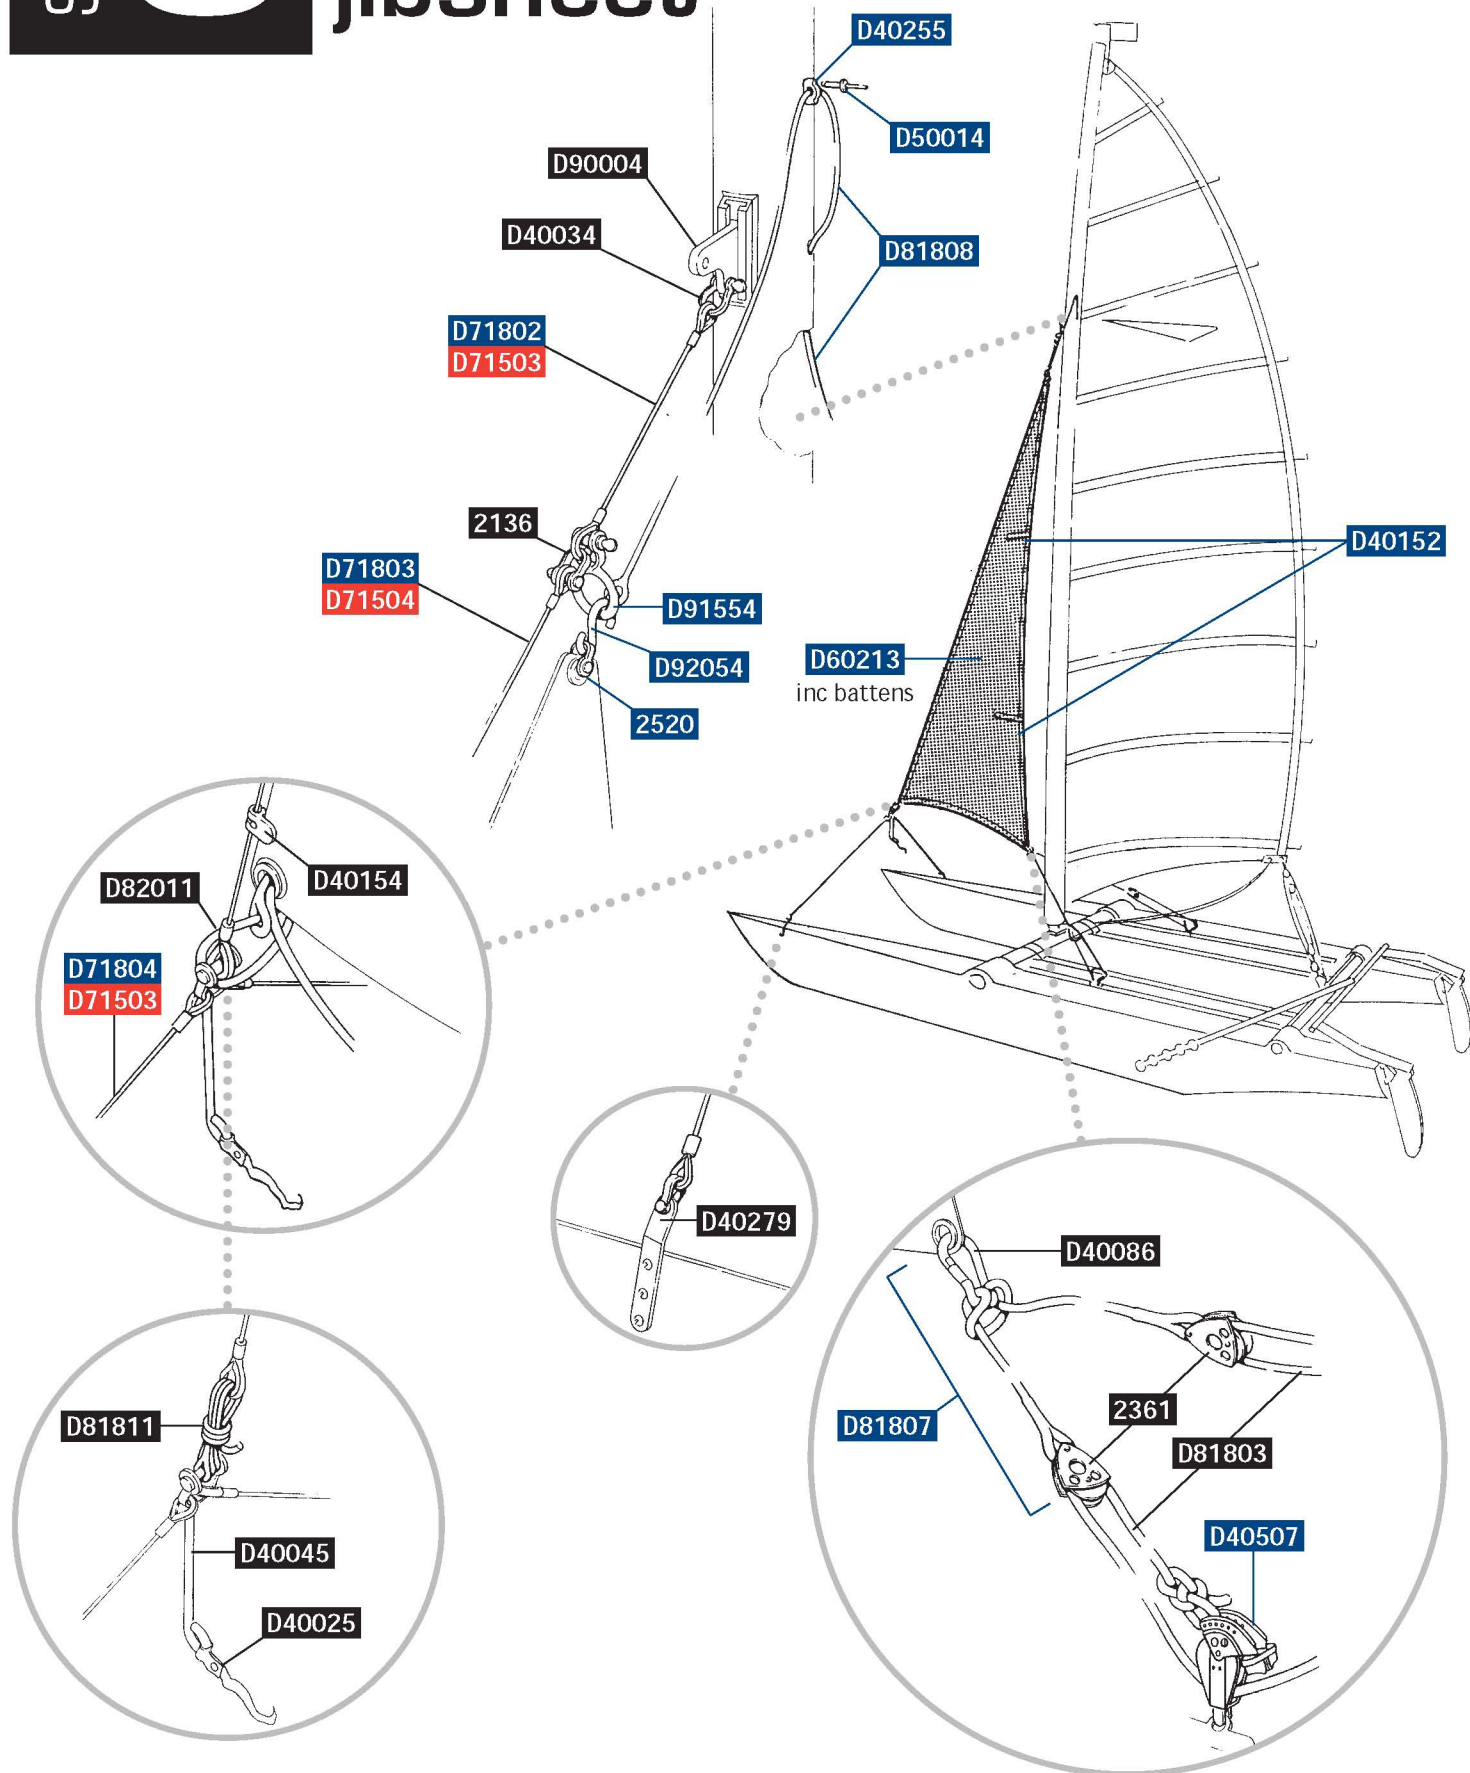

SECTION 1

Hull fittings

KEY

■ for Dart 18 only

■ for Dart 15 only

■ Universal

SECTION 2

Beam fittings

■ Universal

SECTION

4

Tiller

KEY

- for Dart 18 only
- for Dart 15 only
- Universal

SECTION 5

Rudder stock

KEY

- for Dart 18 only
- for Dart 15 only
- Universal

Mast fittings and trapeze

SECTION 7

Mainsail

KEY

- for Dart 18 only
- for Dart 15 only
- Universal

SECTION 8

Jib and jibsheet

KEY

■ for Dart 18 only

■ for Dart 15 only

■ Universal

Dart 15 specials