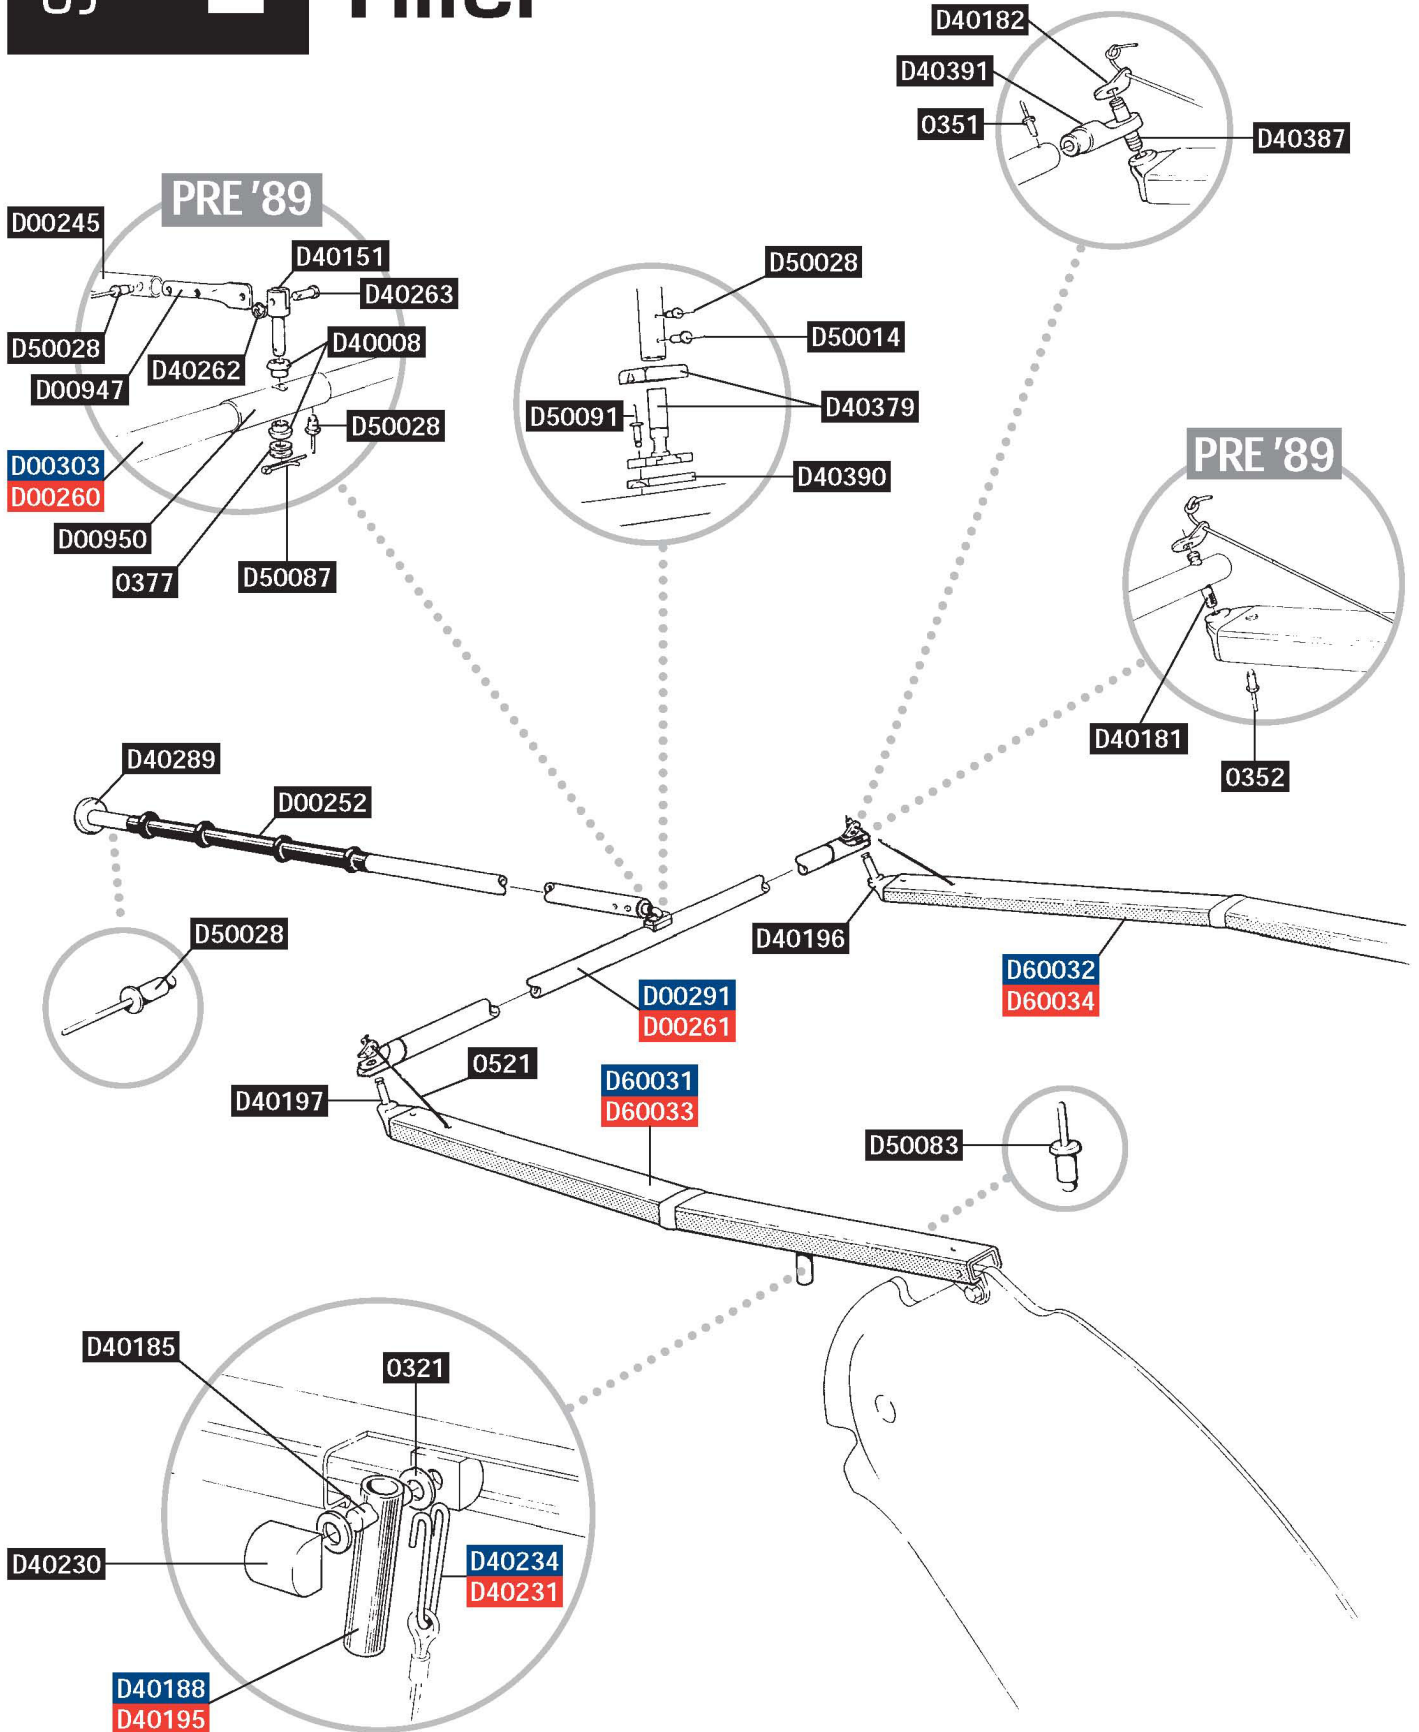

SECTION 1

Hull fittings

KEY

■ for Dart 18 only

■ for Dart 15 only

■ Universal

SECTION 2

Beam fittings

■ Universal

SECTION

4

Tiller

KEY

- for Dart 18 only
- for Dart 15 only
- Universal

SECTION 5

Rudder stock

KEY

- for Dart 18 only
- for Dart 15 only
- Universal

Mast fittings and trapeze

SECTION 7

Mainsail

KEY

- for Dart 18 only
- for Dart 15 only
- Universal

SECTION 8

Jib and jibsheet

KEY

■ for Dart 18 only

■ for Dart 15 only

■ Universal

Dart 15 specials