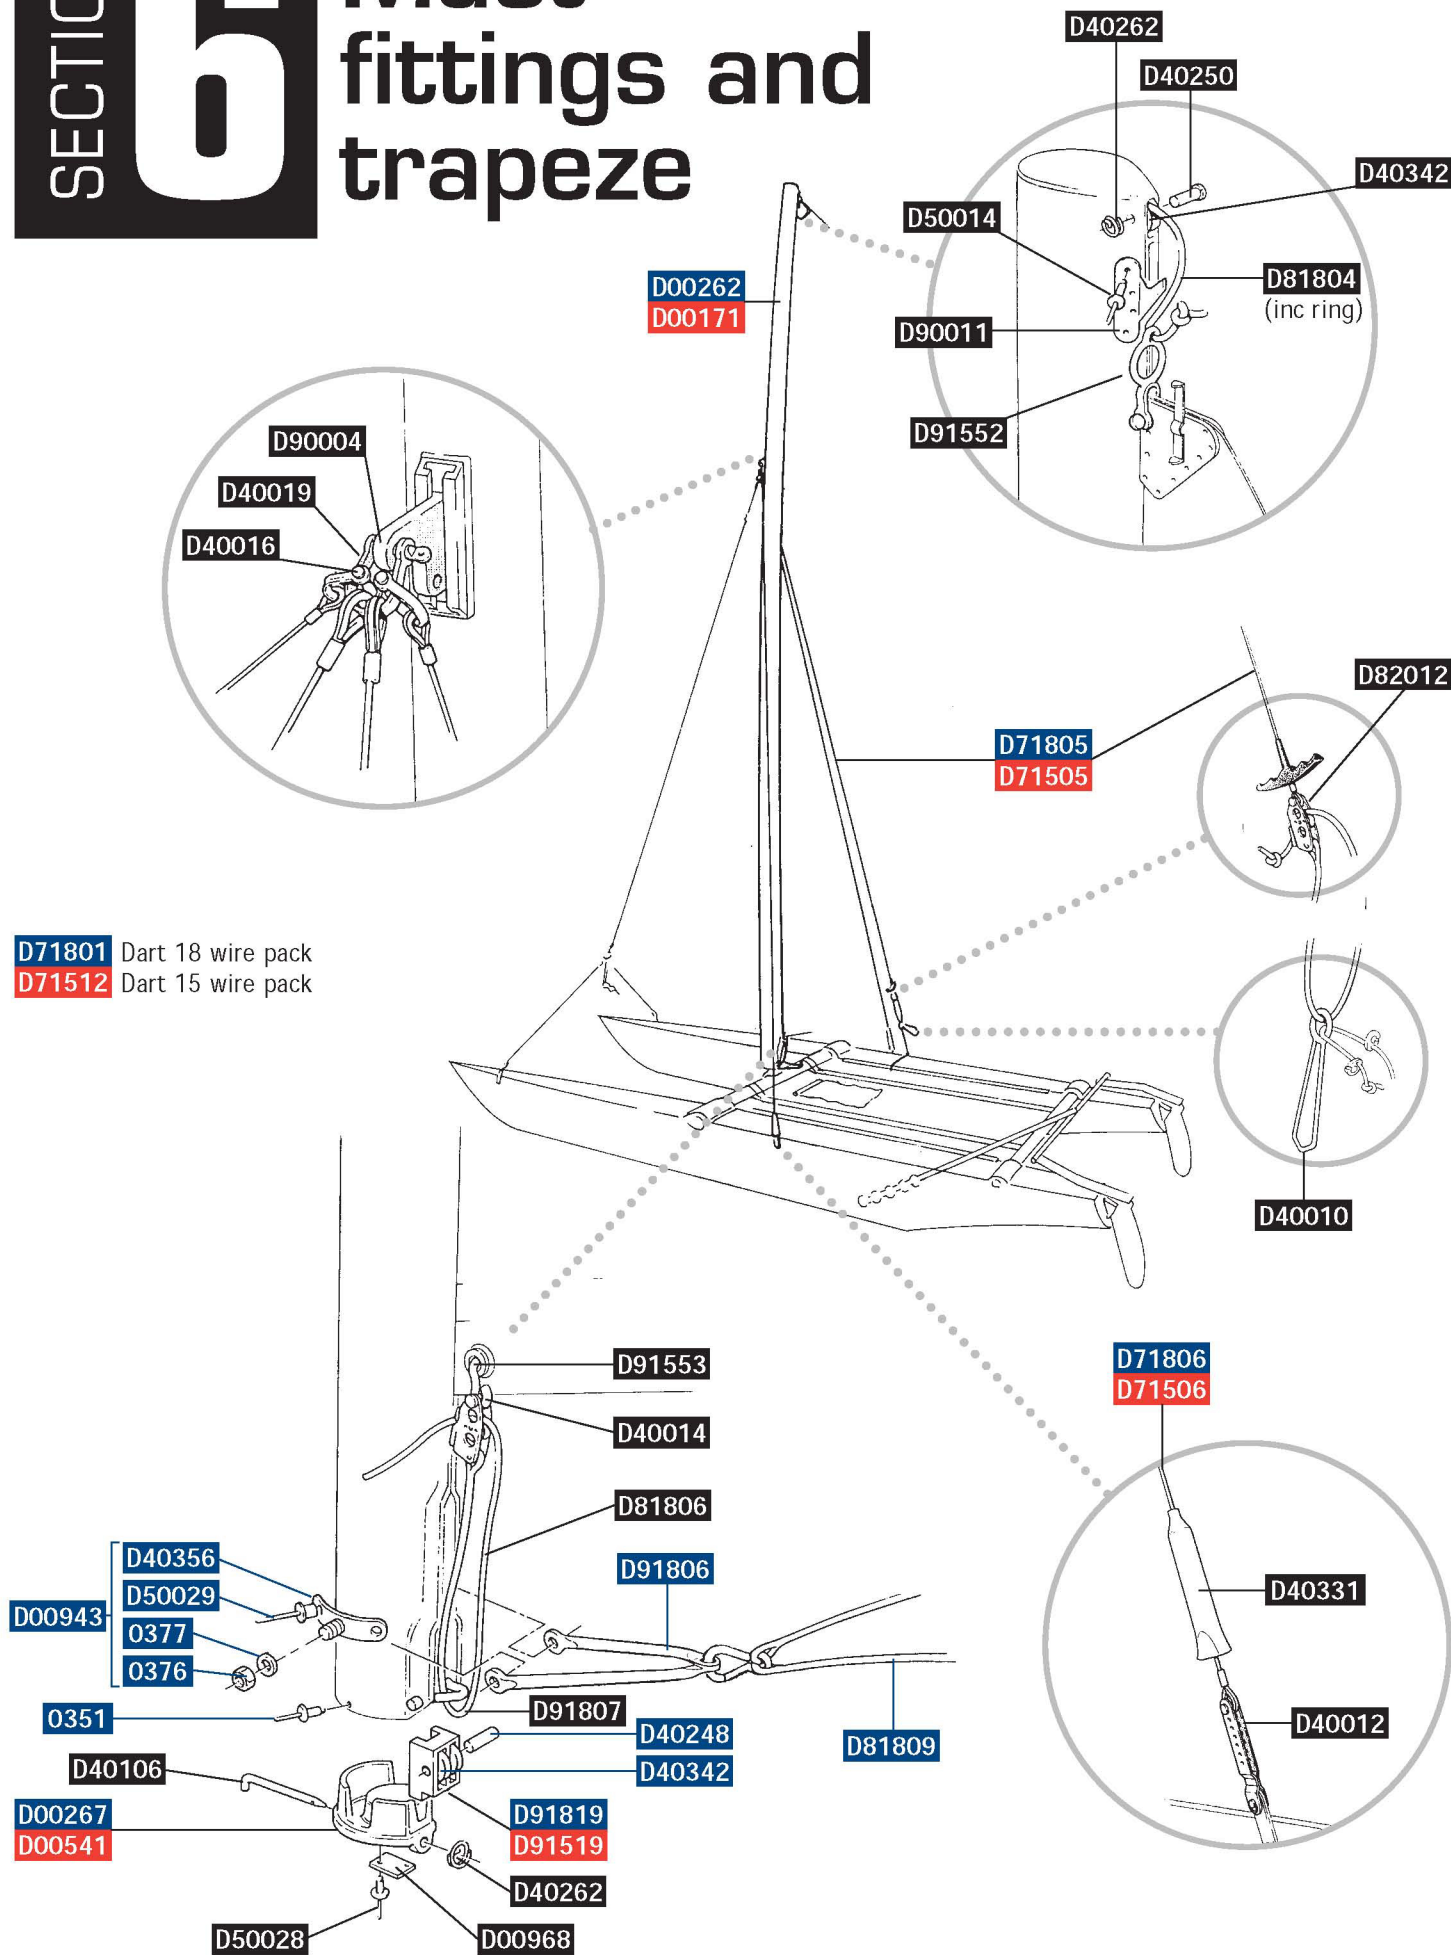

SECTION 1

Hull fittings

KEY

■ for Dart 18 only

■ for Dart 15 only

■ Universal

SECTION 2

Beam fittings

KEY

■ for Dart 18 only

■ for Dart 15 only

■ Universal

Trampoline

KEY

■ for Dart 18 only

■ for Dart 15 only

■ Universal

SECTION

4

Tiller

KEY

- for Dart 18 only
- for Dart 15 only
- Universal

SECTION 5

Rudder stock

KEY

- for Dart 18 only
- for Dart 15 only
- Universal

Mast fittings and trapeze

SECTION 7

Mainsail

KEY

- for Dart 18 only
- for Dart 15 only
- Universal

SECTION 8