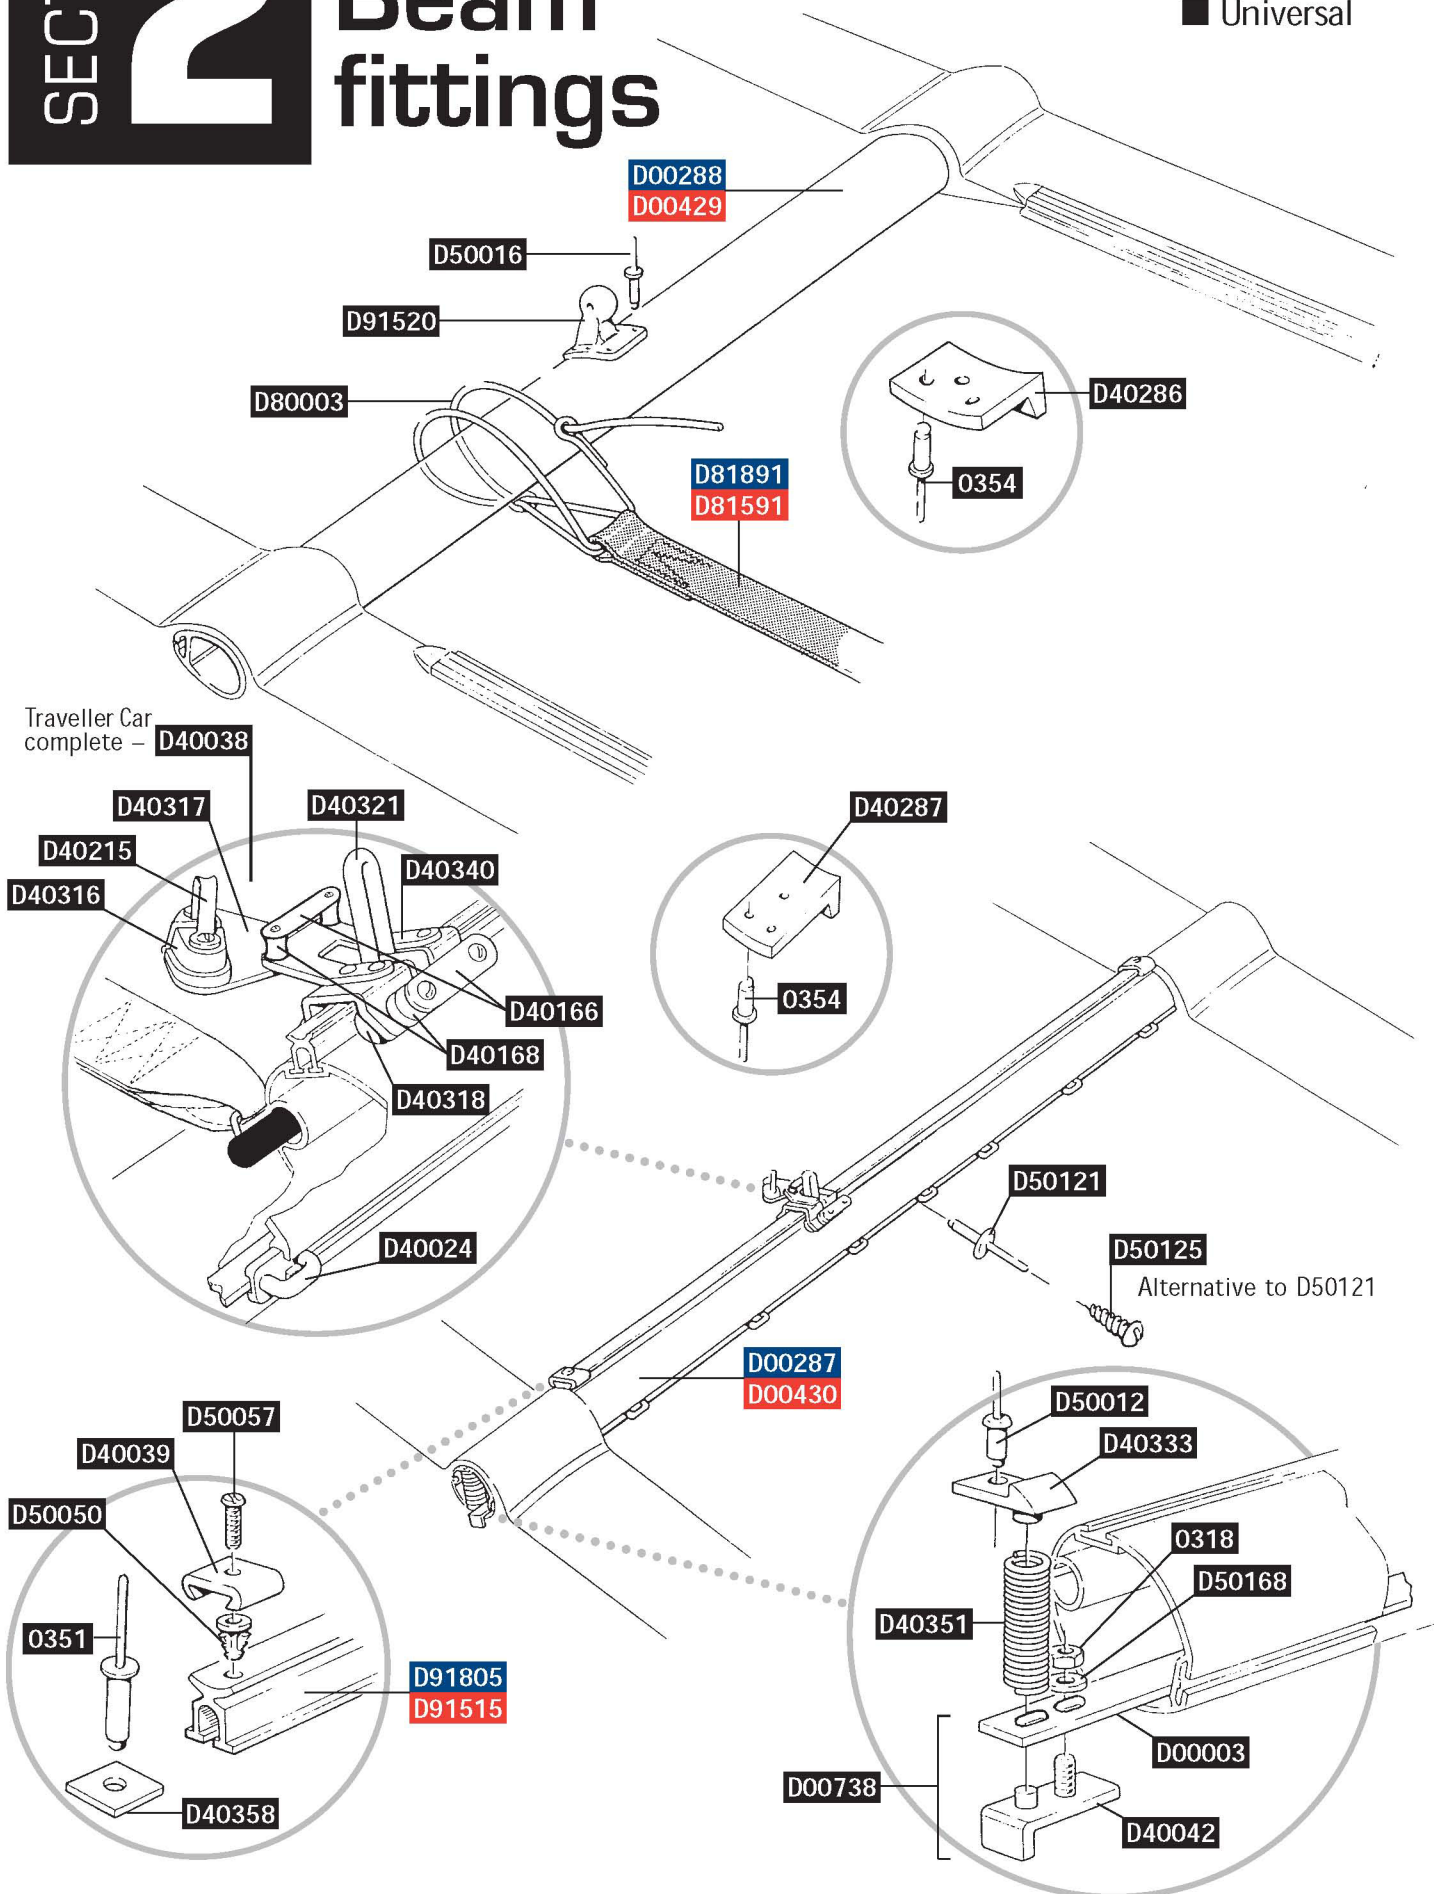

SECTION 1

Hull fittings

KEY

■ for Dart 18 only

■ for Dart 15 only

■ Universal

SECTION 2

Beam fittings

KEY

■ for Dart 18 only

■ for Dart 15 only

■ Universal

Trampoline

KEY

■ for Dart 18 only

■ for Dart 15 only

■ Universal

SECTION

4

Tiller

KEY

- for Dart 18 only
- for Dart 15 only
- Universal

SECTION 5

Rudder stock

KEY

- for Dart 18 only
- for Dart 15 only
- Universal

Mast fittings and trapeze

SECTION 7

Mainsail

KEY

- for Dart 18 only
- for Dart 15 only
- Universal

SECTION 8